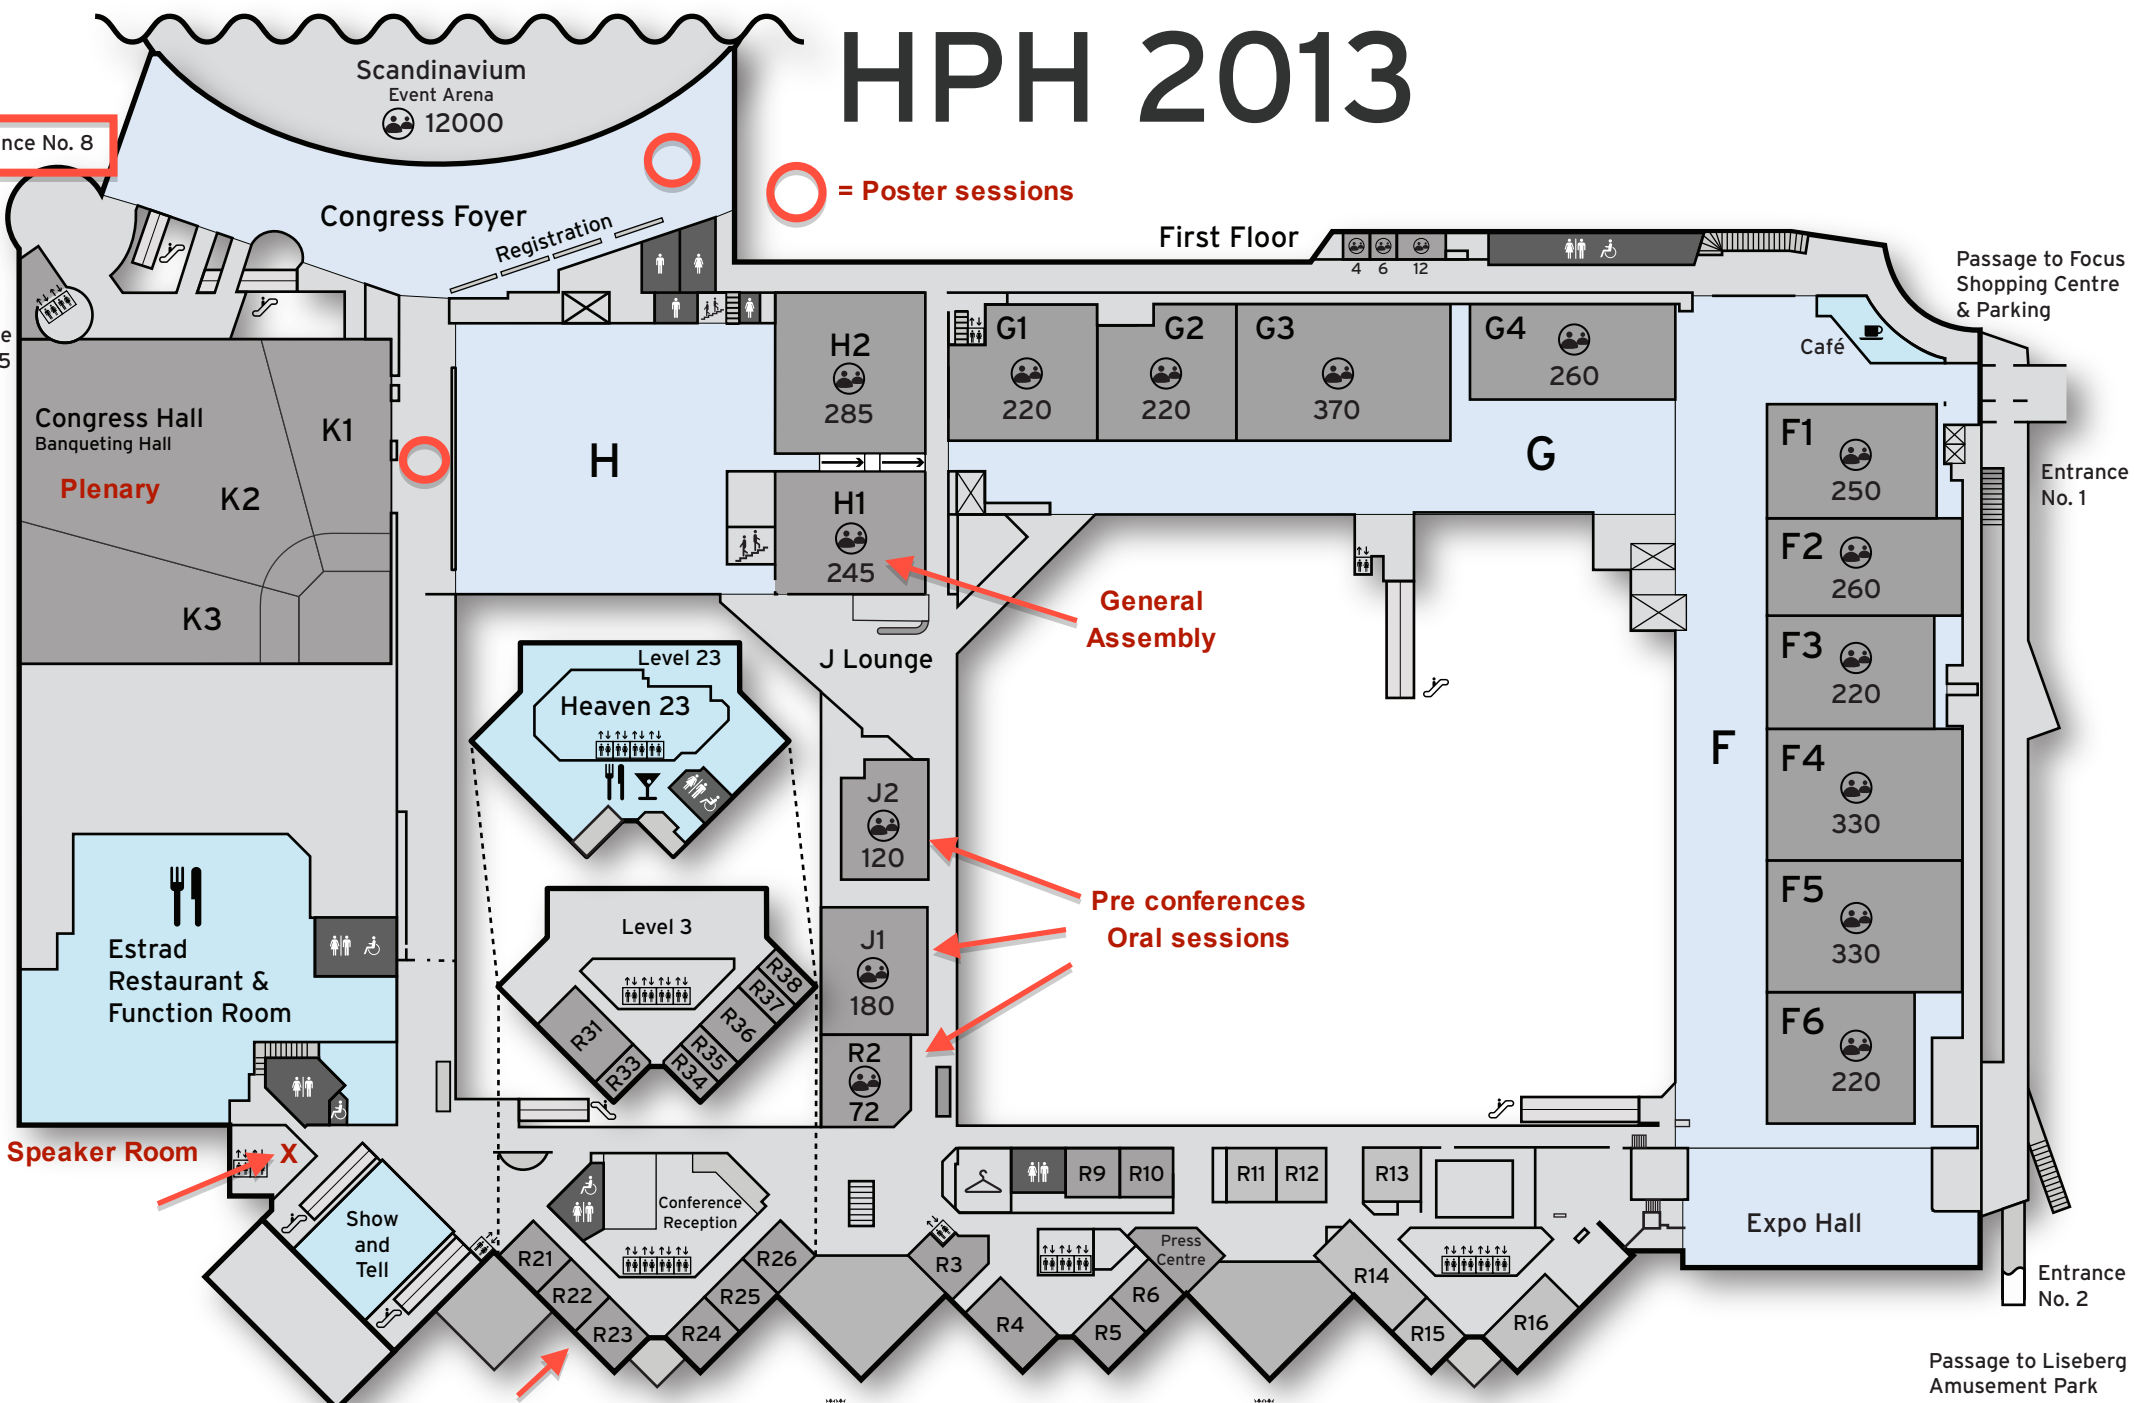

HPH 2013

Entrance No. 8

= Poster sessions

VIP Lounge Level 5

Passage to Focus Shopping Centre & Parking

Entrance No. 1

Entrance No. 2

Passage to Liseberg Amusement Park

R21-R26 Oral sessions